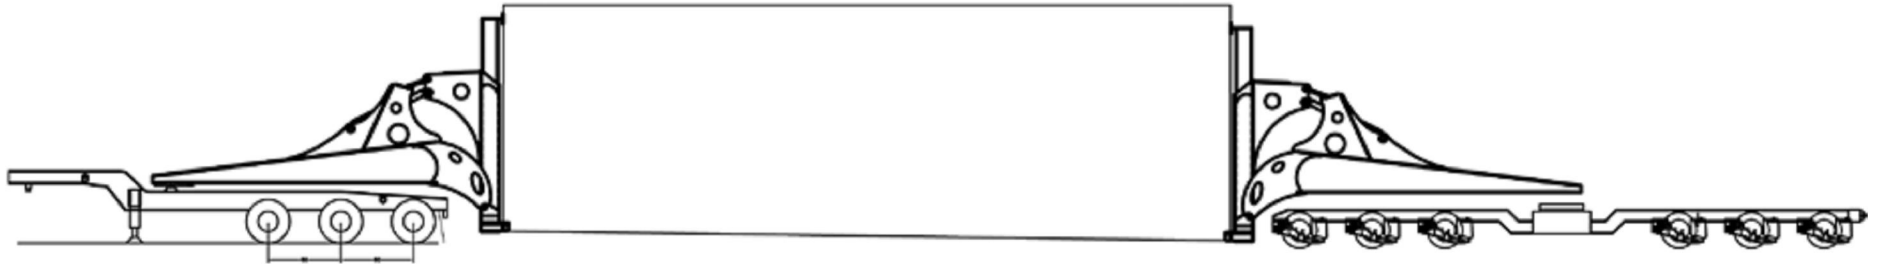

SCHNABELMASTER™

3-AXLE JEEP

Length	30 ft. 2"
Width	120"
Capacity	100,000 lbs.

6-AXLE STEER DOLLY

Length	40 ft. 9"
Width	120"
Capacity	120,000 lbs.